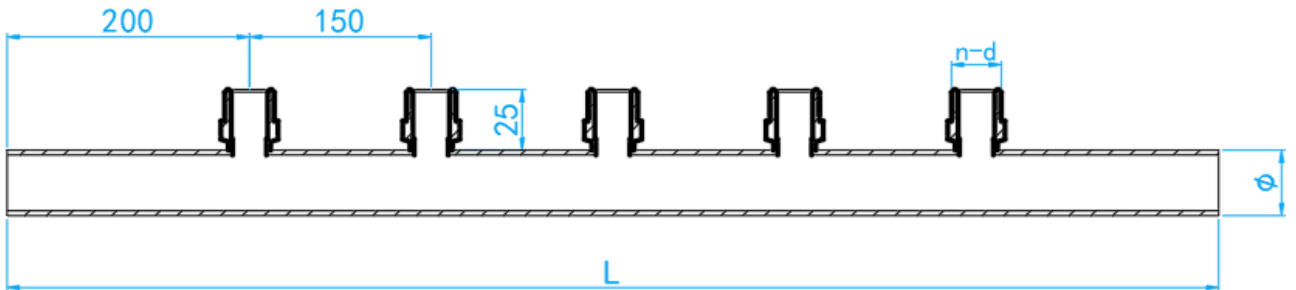

STAINLESS STEEL 304
PRESSFIT SINGLE SIDED
MANIFOLDS

CROSS SECTIONAL VIEW

DIMENSIONS				
SKU	Ø (mm)	n-d	L (mm)	WEIGHT (kg)
SS304NM05015MX4	54	4NOS -G1/2" MI	850	1.715
SS304NM05015MX5	54	5NOS--G1/2" MI	1000	2.050