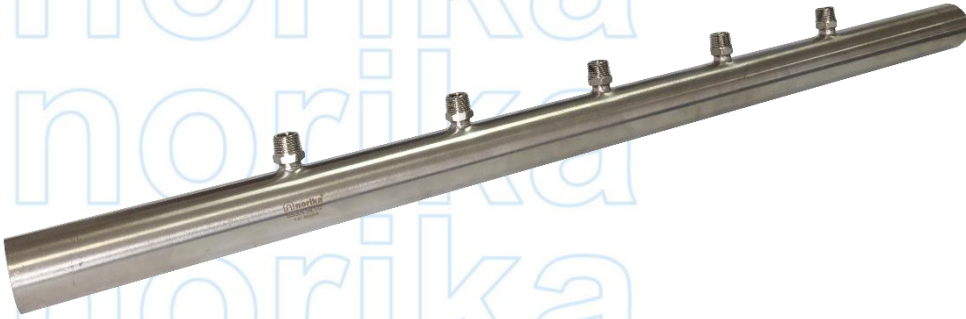

STAINLESS STEEL 304
PRESSFIT SINGLE SIDED
MANIFOLDS

CROSS SECTIONAL VIEW

DIMENSIONS				
SKU	Ø (mm)	n-d	L (mm)	WEIGHT (kg)
SS304NM05015MX4	54	4NOS -G1/2" MI	850	1.715
SS304NM05015MX5	54	5NOS--G1/2" MI	1000	2.050